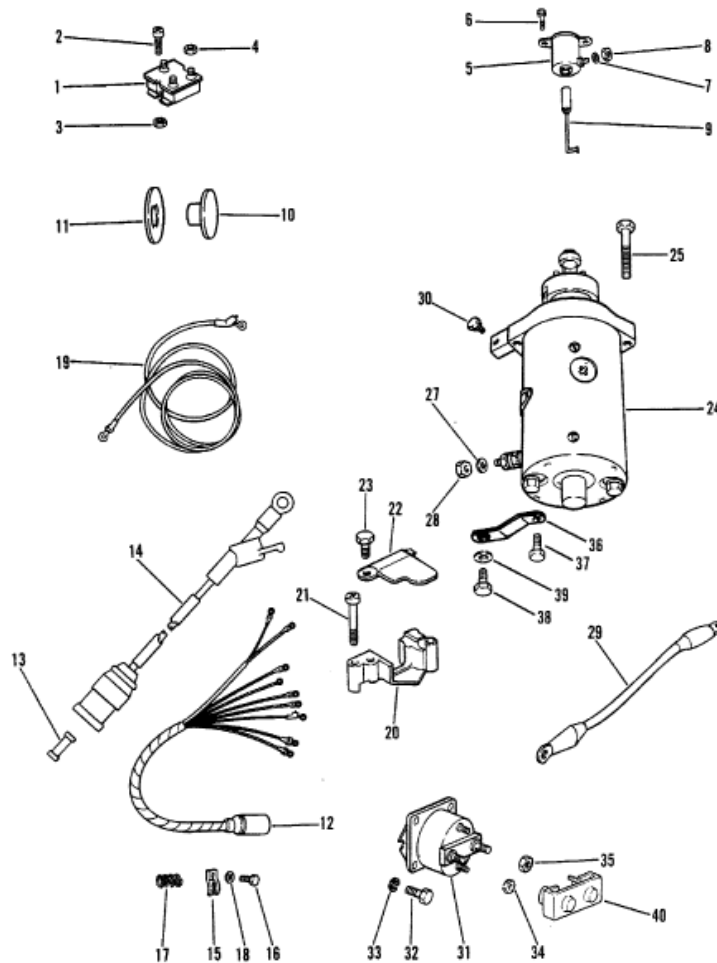

STARTER MOTOR, RECTIFIER AND WIRING HARNESS

Parts List						
Ref	Class	Part	Description	Qty	Comment	Footnote
1		62351A 1	RECTIFIER ASSEMBLY	1		
2	10	20646	SCREW	2	RECTIFIER TO FRONT SUPPOR	
3	11	27164	NUT, RECTIFIER FASTENING SC	2		
4	11	45076	NUT, RECTIFIER TERMINAL (10-3	3		
5		54293A11	CHOKE SOLENOID ASSEMBLY	1		
6	10	25299	SCREW	2	CHOKE SOLENOID FRONT SUPI	
7	13	26996	LOCKWASHER, CHOKE SOLEND	1		
8	11	45076	NUT, CHOKE SOLENOID TERMIN	1		
9		89008A 2	PLUNGER ASSEMBLY, CHOKE SI	1		
10	19	35827	PLUG	1	BOTTOM COWL PART OF BOTT	
11	11	30428	FASTENER	1	PLUG TO BOTTOM COWL PART	
12	84	96219A 2	WIRING HARNESS (BOILT/NUT (1		
12	84	96219A 5	WIRING HARNESS (BULLET CON	1		
13	88	79091	FUSE			
14	84	95084A 2	WIRE ASSEMBLY, FUSE	1		
15		88751	CLAMP, WIRING HARNESS	1		
16	10	23702	SCREW, WIRING HARNESS CLAI	1		
17	24	28357	SPRING, WIRING HARNESS CLA	1		
18	12	72761	WASHER, WIRING HARNESS CL	1		
19	84	88439A 3	BATTERY CABLE ASSEMBLY (PO	1		
19	84	88439A 4	BATTERY CABLE ASSEMBLY (NE	1		
20		88620	BRACKET, HARNESS SUPPORT	1		
21	10	73280	SCREW, HARNESS SUPPORT BF	2		
22		88617	COVER, HARNESS SUPPORT BR	1		
23	10	28635	SCREW, HARNESS SUPPORT BR	2		
24	50	41583	STARTER MOTOR ASSEMBLY (1	1		
25	10	35213	SCREW	2	STARTER MOTOR TO CRANKC	
27	13	26992	LOCKWASHER, CABLE TO STAR	1		
28	11	20890	NUT, CABLE TO STARTER MOTC	1		
29	84	88809A 6	CABLE, STARTER TO SOLENOID	1		
30	10	69035	SCREW	1	BATTERY CABLE TO STARTER	
31	89	96158	STARTER SOLENOID	1		
32	10	98253	SCREW, SOLENOID TO BRACKE	2		
33	13	26992	LOCKWASHER, STARTER SOLEI	2		
34	11	26419	NUT, STARTER SOLENOID TERM	2		
35	11	94330	NUT, STARTER SOLENOID TERM	2		
36		42729A 1	BRACKET, STARTER MOTOR TO	1		
37	10	32079	SCREW, BRACKET TO STARTE	1		
38	10	69022	SCREW, BRACKET TO CRANKC	1		
39	12	89302	WASHER, BRACKET SCREW	1		
40	95	92961	INSULATOR, STARTER SOLENO	1		